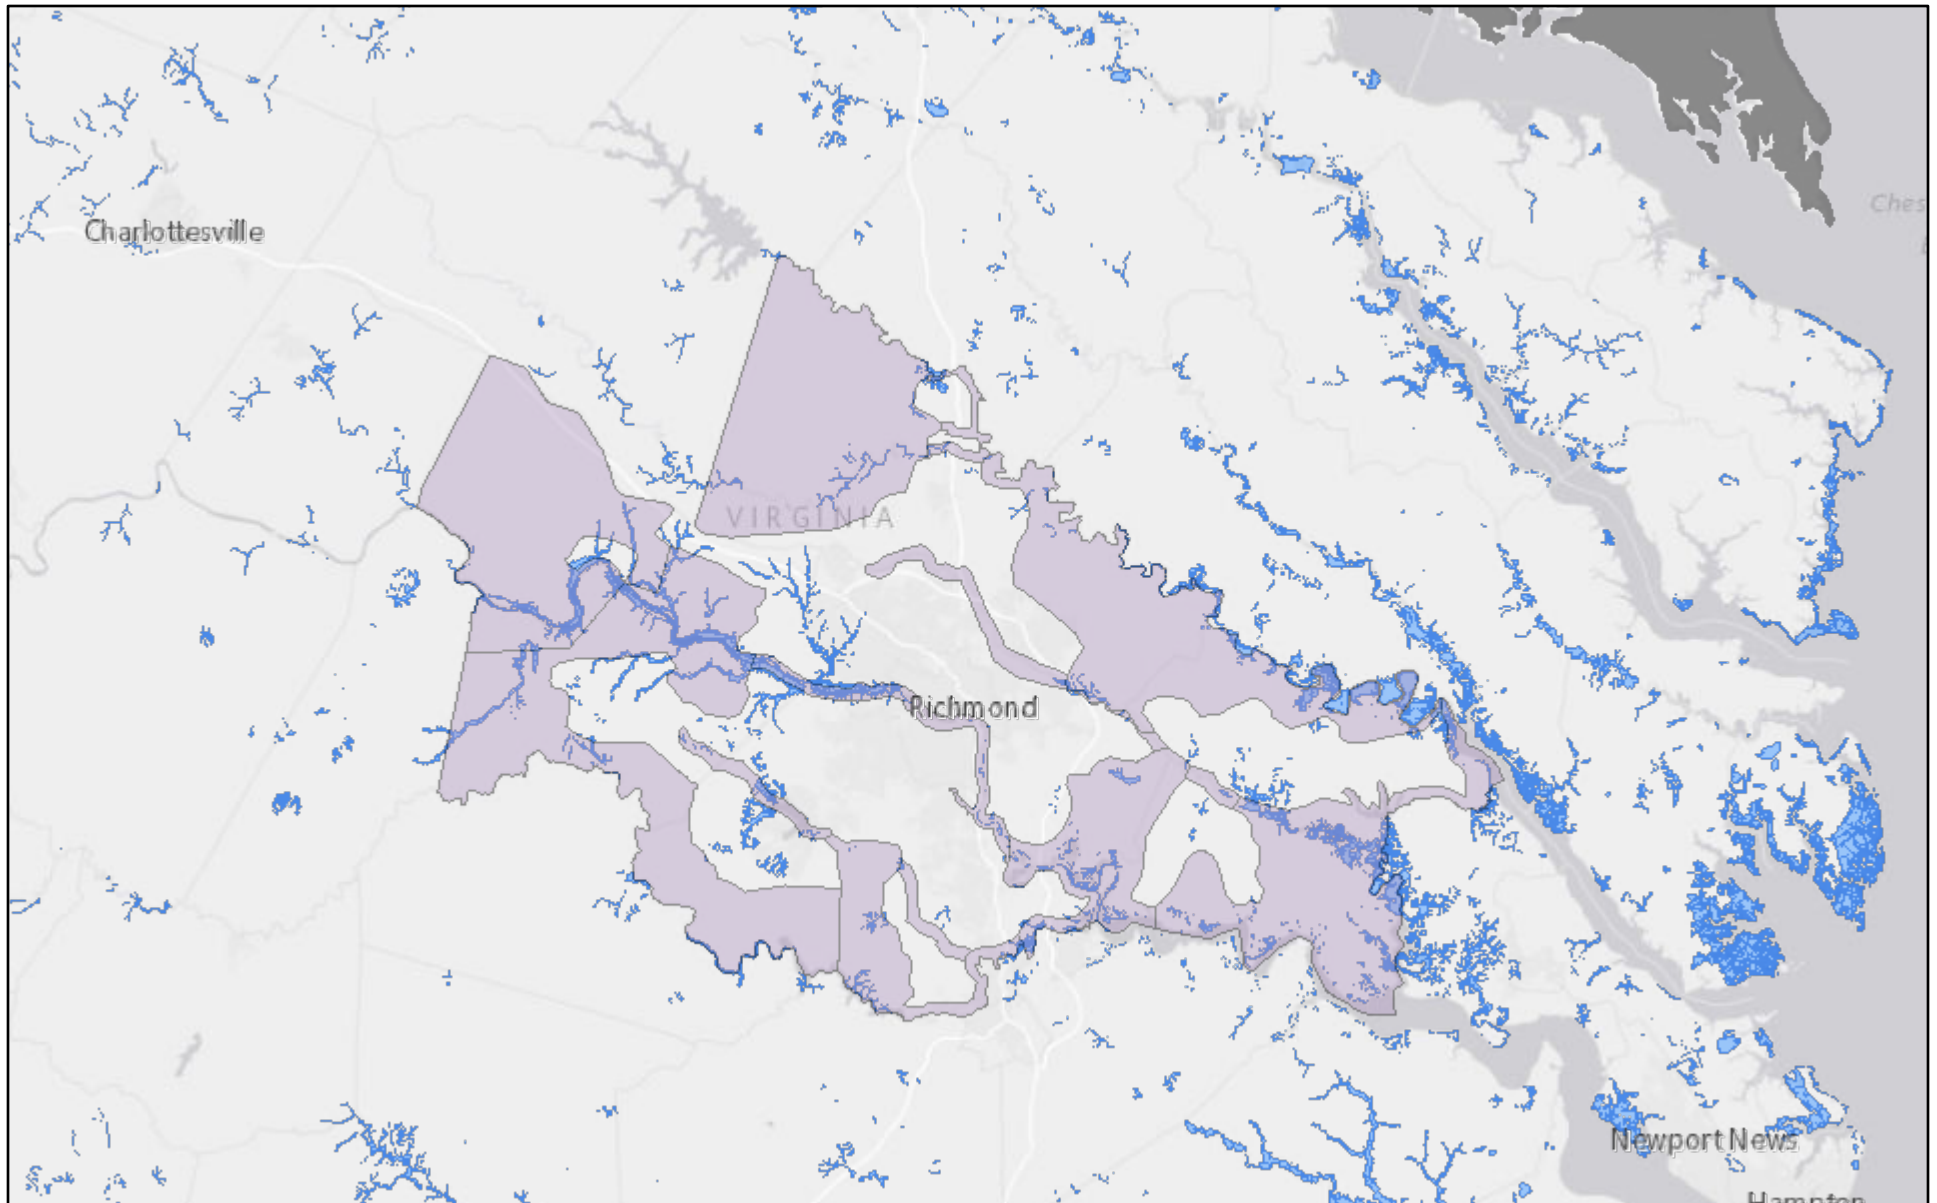

# CRLC Conservation Vision / Conserve VA Floodplains & Flooding Resilience

November 9, 2021

■ Adjacent States

■ Floodplains & Flooding Resilience Category

1:1,097,804

Esri, HERE, Garmin, (c) OpenStreetMap contributors, and the GIS user community, VDCR, VDOF, VDACS